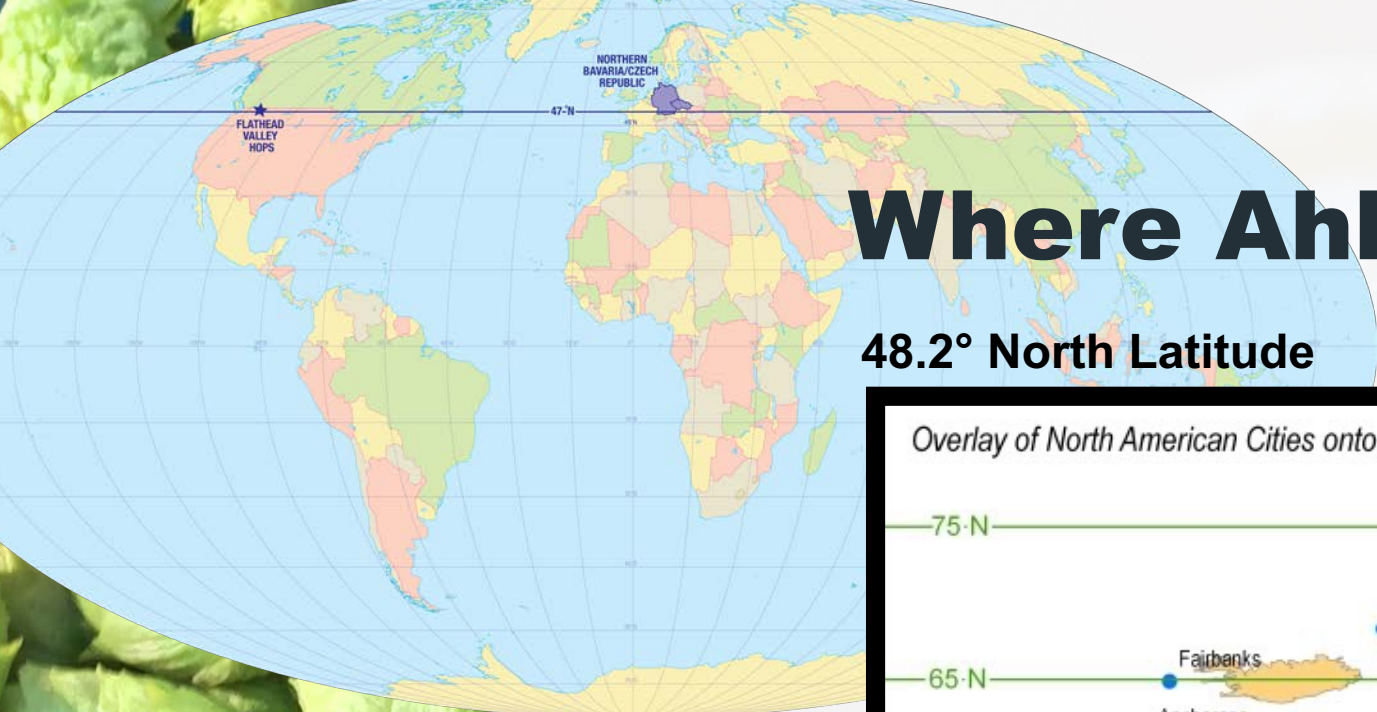

Where Ahhhroma™ is grown

48.2° North Latitude