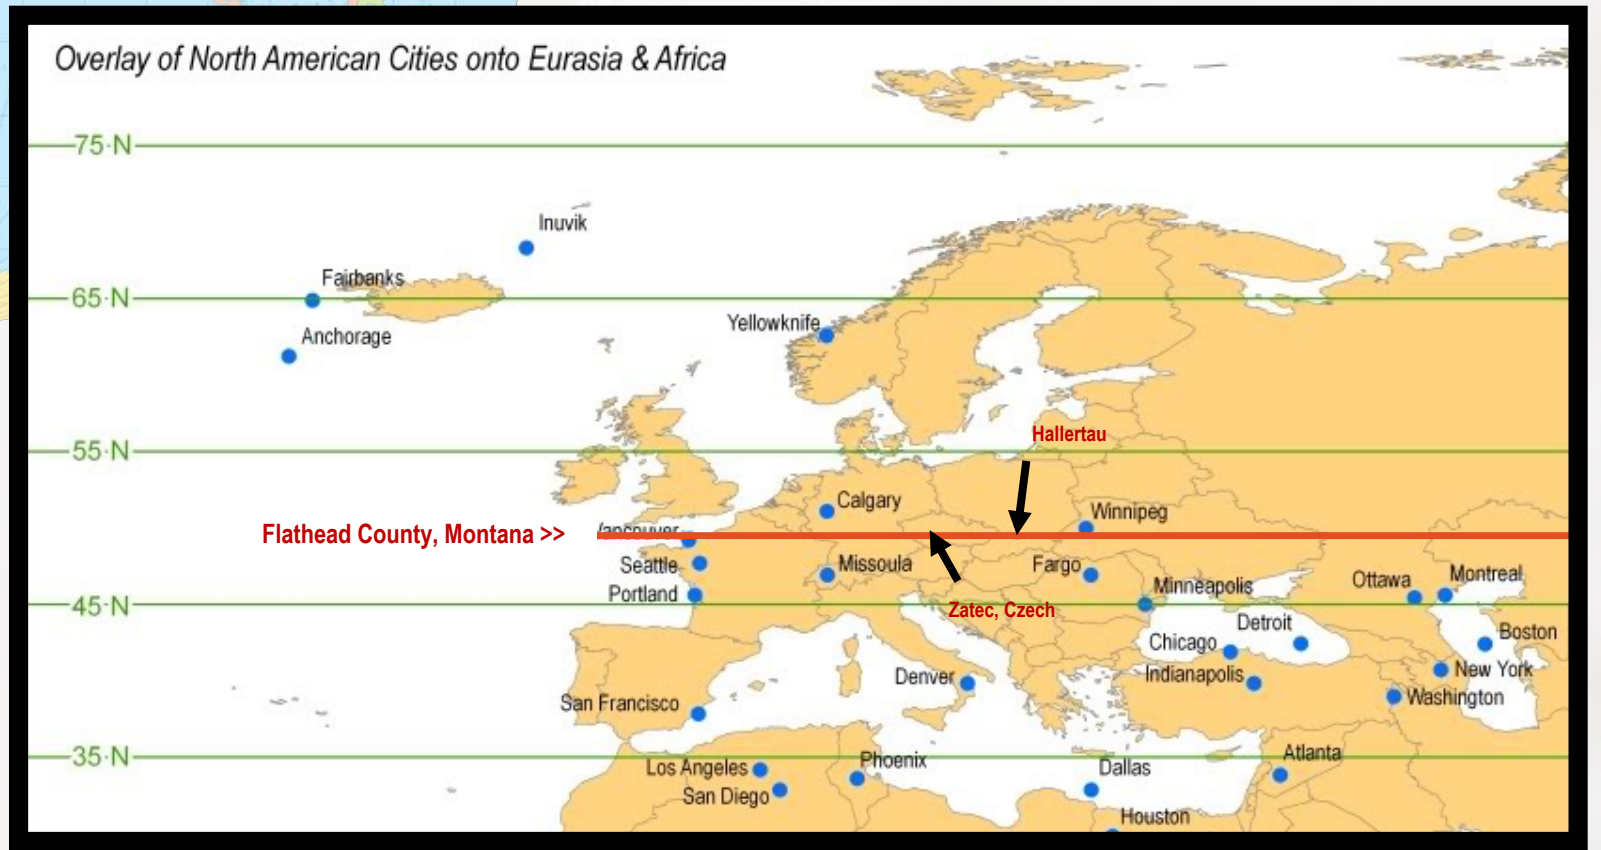

The Secret of Montana Grown Ahhroma Hops

- **Latitude:** same as Hallertau & Zatec, Czech
- **The Soil:** Rich, black sandy loam - Creston Topsoil
- **The Microclimate:**
 - Surrounded by mountain ranges,
 - Sunny July/August with cool evenings
 - Semi-arid (only 13.5" precipitation annually)
 - 3,000' above sea level
 - The Grower's farming experience

COLLAB HOUR

Where Ahhhroma™ is grown

48.2° North Latitude

Why? Daylight hours

**Formats
Available**

Formats

- **T-90 Pellets**
 - First time ever
- **Hopzoil®**
 - MAJIK water-soluble
 - HAZY water-soluble

Pellet Packaging

Brewer's Reviews

18 Ahhhroma™ Single Hop IPA

The latest in our Oneness single-hop series, Ahhhroma Extra Pale Ale features traditional pellets and new HopZoil extract from Glacier Hops Ranch in Whitefish, Montana. Enjoy the cannabisy aroma and lingering layer of hop oil resin in this river runs through it flavor bomb!