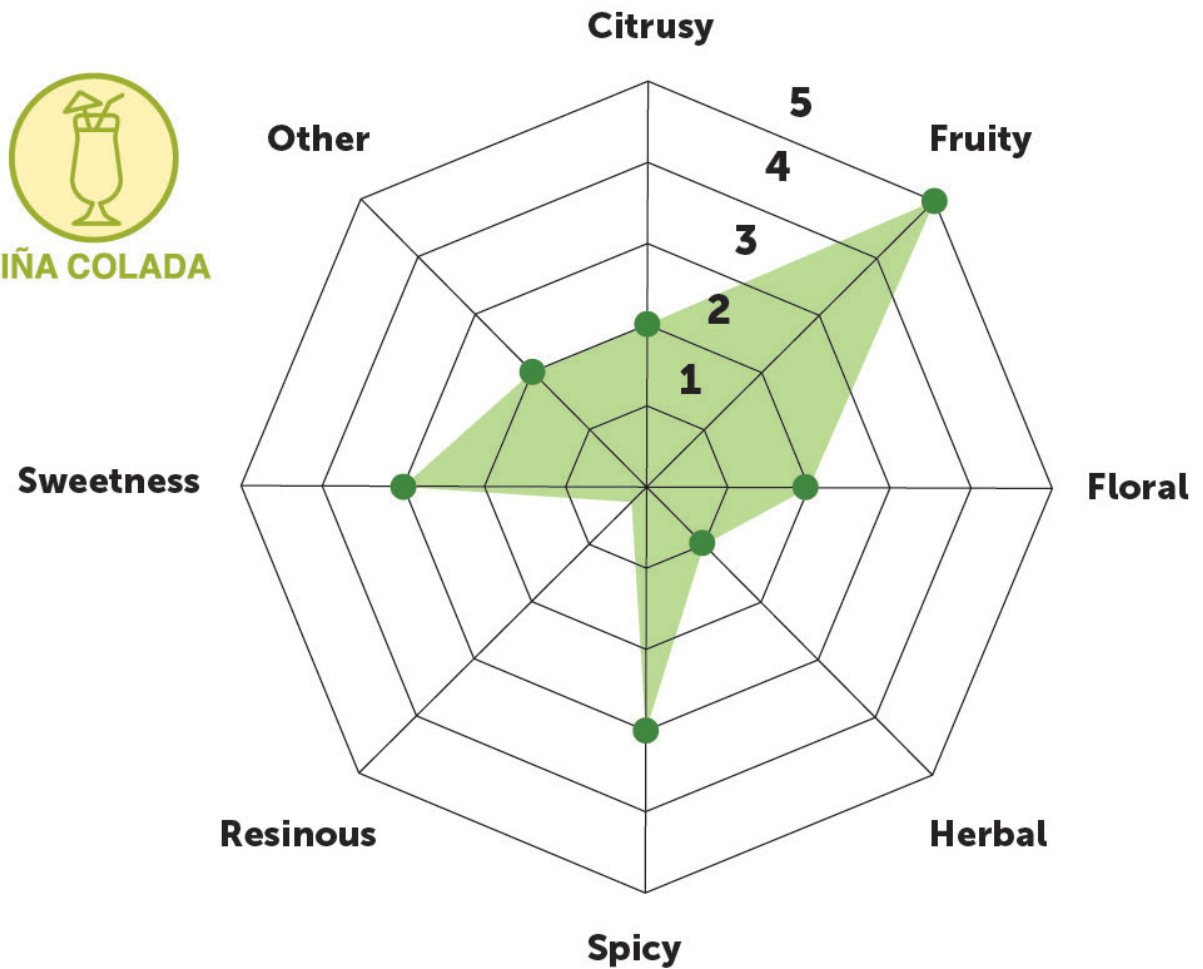

That's why we call it an *EXTREME* Dual-Purpose Variety

Sensory Analysis

KEY FLAVORS

Tropical Fruits:

PINEAPPLE

MANGO

PIÑA COLADA

PEAR

LIME

With notes of:

STONE FRUIT

HONEY DEW

NUTMEG

CINNAMON

SENSORY EVALUATION

Flathead
Valley Hops

The Secret of Montana Grown Ahhroma Hops

- **Latitude:** same as Hallertau & Zatec, Czech
- **The Soil:** Rich, black sandy loam - Creston Topsoil
- **The Microclimate:**
 - Surrounded by mountain ranges,
 - Sunny July/August with cool evenings
 - Semi-arid (only 13.5" precipitation annually)
 - 3,000' above sea level
 - The Grower's farming experience