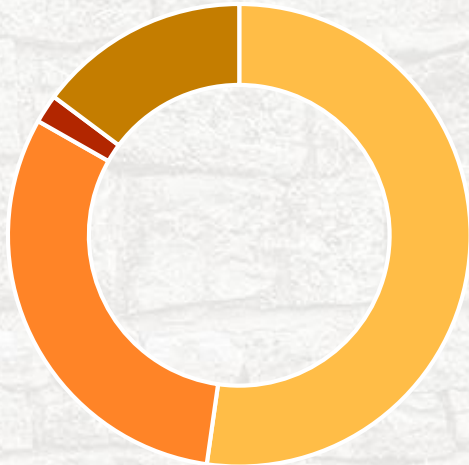

JACKIE ROMERO

Chapter Head/ Board Member

GIRLS PINT OUT

CAROLINE WALLACE

Deputy Director

TEXAS CRAFT BREWERS GUILD

Gender in the Beer Industry

Brewery Ownership